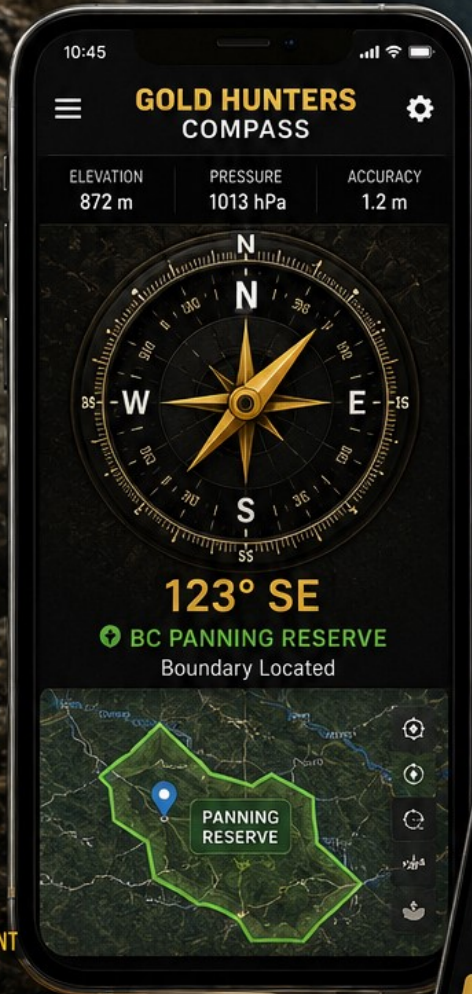

BUILT-IN BAROMETER

Track elevation and atmospheric pressure for better terrain awareness.

GRANULAR GPS PRECISION

Accurately locate boundary lines and key points in even the most remote regions.

CUSTOM WAYPOINTS

Save important locations and plan future mining expeditions with ease.

CLOUD SYNC

Automatically sync your data to the cloud when connection is available.

LOW LATENCY & BATTERY EFFICIENT

Optimized for extended field use - low energy, high performance.

ENCRYPTED & SECURE

Robust encryption protects all sensitive location data.

HAPTIC FEEDBACK
Feel your direction with intelligent vibration cues.

SOS BEACON MODE
Activate SOS mode to send your location in emergencies.